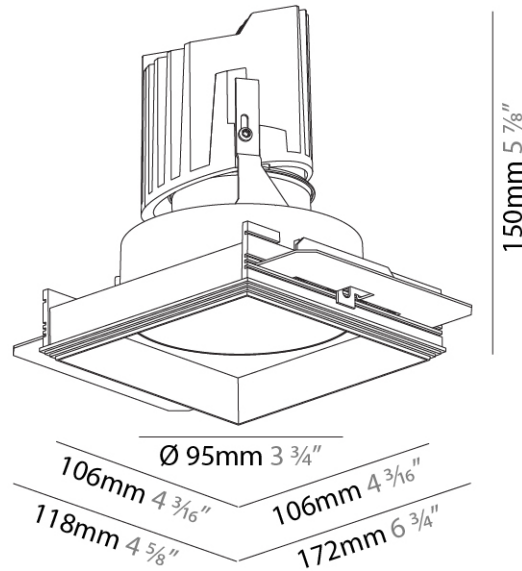

ELECTRICAL

Lamp Type: LED (Zhaga Standard)
Input Wattage (W): 15.5
Total Output Wattage (W): 14.5
Dimming: Tri-Mode (Non-Dimming and Phase Dimming (120Vac only) and 0-10V Dimming)
Driver Included: No
Driver Location: Recessed Housing
Driver Type: Constant Current - Universal
Driver Class: Class 2
Housing: See components
Input Voltage (V): 120 - 277
Constant Current (MA): 500

LED

Number of LEDs: 1
Color Temperature (°K): 2700 / 3000 / 3500 / 4000
Max. Delivered Lumen (lm): 940 / 980 / 1029 / 1050
Nominal Lumen (lm): 1386 / 1438 / 1511 / 1542
CRI: >90 CRI
Efficiency (%): 87.9 / 88.4 / 87.9
Lamp Life (hrs): 50000
Upon Request: RGB-W Tunable White Special Color Temperature Special LED

OPTICAL

Reflector°: 20 / 40 / 60
Upon Request: Special Beam Angles

RATINGS AND CERTIFICATIONS

Available for international specifications by adding 'INT' at the end of the existing Model #. For assistance on 'custom' specifications, contact zteam@zaneen.com. In a constant effort to supply the best product, we reserve the right to change specifications or materials without notice. The most recent specification sheets are found at zaneen.com

IP rating: IP20